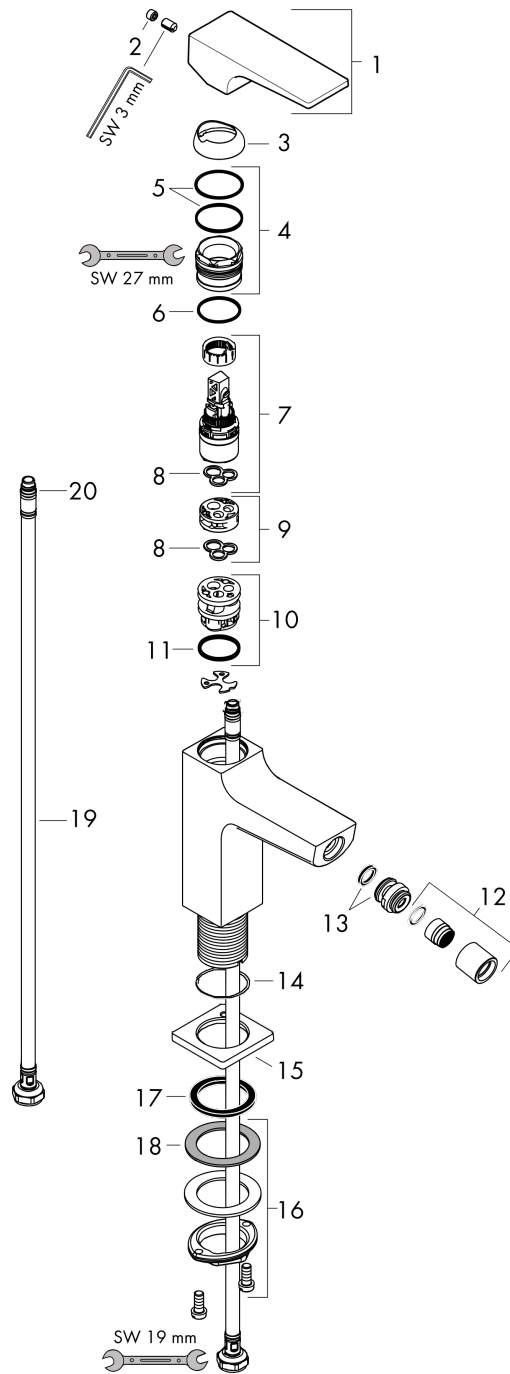

Metropol

Single lever bidet mixer with lever handle and push-open waste set

Surfaces: **Matt Black** Article Number: **32520670**

Description

product features

- consists of: single lever bidet mixer, waste set
- projection 129 mm
- ball-pivot joint
- spray type: laminar spray
- maximum flow rate at 3 bar: 7,2 l/min
- ceramic cartridge
- temperature limitation adjustable
- suitable for continuous flow water heaters
- material waste set: metal
- connection type: G 3/8 connections
- connection dimension: DN15

Technology

Design awards

Product image

Scale drawing

Flowchart

Metropol
Single lever bidet mixer with lever handle and push-open waste set
 Surfaces: **Matt Black** Article Number: **32520670**

Exploded Drawing

Year of production: >07/19

Metropol**Single lever bidet mixer with lever handle and push-open waste set**Surfaces: **Matt Black** Article Number: **32520670****Spare part list**

Year of production: >07/19

Pos.	Description	Article Number	Price	PU
1	handle	92995670	-	1
2	screw cover	95704000	-	1
3	flange	92625670	-	1
4	nut	92689000	-	1
5	O-ring 27x1,5	92527000	-	1
6	O-ring 25x1,5	98146000	-	1
7	cartridge, assy	97685000	-	1
8	seal	98865000	-	1
9	adapter for cartridge	92628000	-	1
10	adapter for cartridge	98866000	-	1
11	O-ring 23x2	98398000	-	1
12	aerator laminar M16x1 (7 l/min)	97360670	-	1
13	ball joint	97362670	-	1
14	O-ring 32x1,5	92936000	-	1
15	escutcheon	93048670	-	1
16	fixing set (Ø 32)	13961000	-	1
17	flat seal	98749000	-	1
18	lever collar	97548000	-	1
19	connection hose 450 mm M8x0,75 G3/8	97206000	-	1
20	O-ring 6,6x1,6	93019000	-	1
a	push-open waste set	50100670	-	1
b	fixation extension 35 mm	13898000	-	1