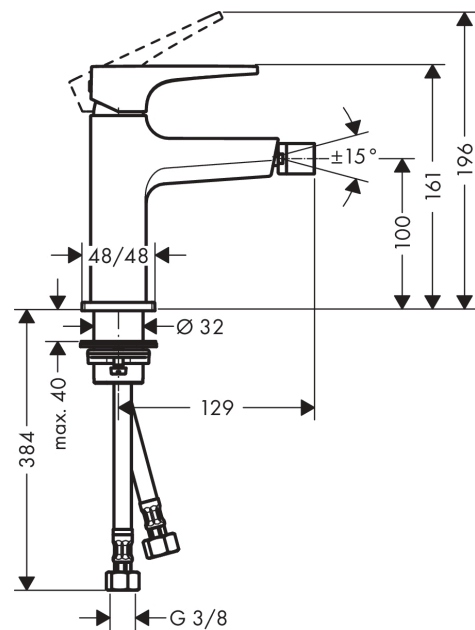

Metropol

Single lever bidet mixer with lever handle and push-open waste set

Surfaces: **Matt Black** Article Number: **32520670**

Description

product features

- consists of: single lever bidet mixer, waste set
- projection 129 mm
- ball-pivot joint
- spray type: laminar spray
- maximum flow rate at 3 bar: 7,2 l/min
- ceramic cartridge
- temperature limitation adjustable
- suitable for continuous flow water heaters
- material waste set: metal
- connection type: G 3/8 connections
- connection dimension: DN15

Technology

Design awards

Product image

Scale drawing

Flowchart

Metropol
Single lever bidet mixer with lever handle and push-open waste set
 Surfaces: **Matt Black** Article Number: **32520670**

Exploded Drawing

Year of production: >07/19

Metropol**Single lever bidet mixer with lever handle and push-open waste set**Surfaces: **Matt Black** Article Number: **32520670****Spare part list**

Year of production: >07/19

Pos.	Description	Article Number	Price	PU
1	handle	92995670	-	1
2	screw cover	95704000	-	1
3	flange	92625670	-	1
4	nut	92689000	-	1
5	O-ring 27x1,5	92527000	-	1
6	O-ring 25x1,5	98146000	-	1
7	cartridge, assy	97685000	-	1
8	seal	98865000	-	1
9	adapter for cartridge	92628000	-	1
10	adapter for cartridge	98866000	-	1
11	O-ring 23x2	98398000	-	1
12	aerator laminar M16x1 (7 l/min)	97360670	-	1
13	ball joint	97362670	-	1
14	O-ring 32x1,5	92936000	-	1
15	escutcheon	93048670	-	1
16	fixing set (Ø 32)	13961000	-	1
17	flat seal	98749000	-	1
18	lever collar	97548000	-	1
19	connection hose 450 mm M8x0,75 G3/8	97206000	-	1
20	O-ring 6,6x1,6	93019000	-	1
a	push-open waste set	50100670	-	1
b	fixation extension 35 mm	13898000	-	1