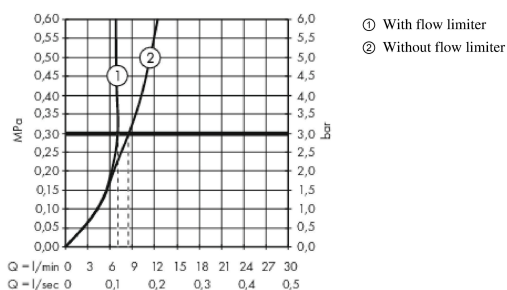

Metropol

Single lever bidet mixer with lever handle and push-open waste set

Surfaces: **Matt Black** Article Number: **32520670**

Description

product features

- consists of: single lever bidet mixer, waste set
- projection 129 mm
- ball-pivot joint
- spray type: laminar spray
- maximum flow rate at 3 bar: 7,2 l/min
- ceramic cartridge
- temperature limitation adjustable
- suitable for continuous flow water heaters
- material waste set: metal
- connection type: G 3/8 connections
- connection dimension: DN15

Technology

Design awards

Product image

Scale drawing

Flowchart

Metropol
Single lever bidet mixer with lever handle and push-open waste set
 Surfaces: **Matt Black** Article Number: **32520670**

Exploded Drawing